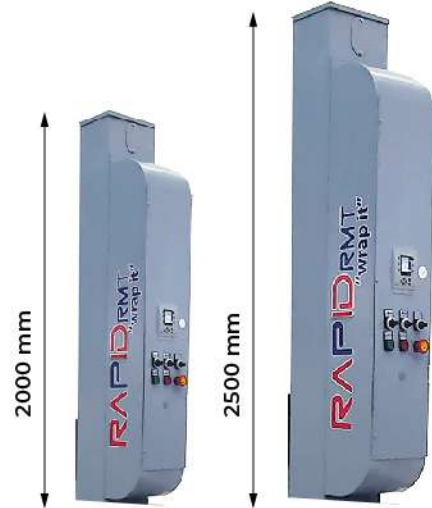

RAPID RMT

Tek Motorlu Öngerme
%300 Sabit Öngerme
%50'ye Varan Streç Tasarrufu

Pre-Stretching Unit with Single Motor
Fixed 300% Pre-Stretching
Up to 50% Stretch Film Saving

Sabit Öngerme
Fixed Pre-Stretching

RAPID RET

Mekanik Manuel Germe
%0-250 Ayarlanabilir Germe

Mechanical Manual Stretching
0-250% Adjustable Stretching

Mekanik Manuel Germe
Mechanical Manual Stretching

PLC KONTROL
LCD Control Panel

OPSİYONEL PALET YÜKLEME RAMPASI
Optional Pallet Loading Ramp

OPSİYONEL SARIM YÜKSEKLİĞİ
Optional Wrapping Height

LCD KONTROL PANELİ LCD Touchscreen

Nakliyat esnasında paletleriniz devriliyor mu? Burkuluyor mu?

— Motorlu öngermeli makinalar streci maksimum noktada gerdirdiği için yükleriniz taşıma esnasında burkulmaz devrilmez.

Are your pallets buckling or overturning during the shipping?

— Loads will not buckle or overturn during transportation thanks to the motorized pre-stretching machines that stretches the film at the maximum point.

Streç makinenizin öngerme teknolojisi nedir?

— Motorlu öngermeli makinalar daha az streçle daha sağlam streçleme yapar.

What is the prestretching technology of your wrapping machine?

— Wrapping machines, with motorized prestretching, wrap stronger with less stretch film.

Palet sararken paranız boşa mı gidiyor?

— %75'e varan streç tasarrufu ile sizleri 100'lerce dolar masraftan kurtarır.

Is your money wasting while pallet wrapping?

— Up to 75% stretch saving provides you 100's of dollars saving per month.

Yeni makine yatırımında amorti süresi ne kadardır?

— Odaksan teknolojisi ile 5000-10000 palette makinenizi amorti edebilirsiniz.

What is the return of the machine investment?

— Odaksan Technology provides short return of investment period.

www.odaksan.com

www.odaksan.com