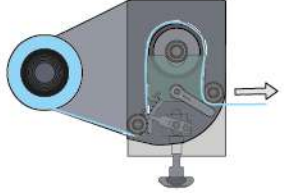

Sabit Öngerme
Fixed Pre-Stretching

RAPID RET

Mekanik Manuel Germe
%0-250 Ayarlanabilir Germe

Mechanical Manual Stretching
0-250% Adjustable Stretching

Mekanik Manuel Germe
Mechanical Manual Stretching

PLC KONTROL
LCD Control Panel