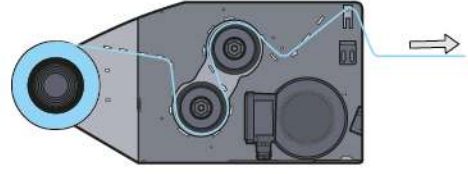

RAPID RMT

Tek Motorlu Öngerme
%300 Sabit Öngerme
%50'ye Varan Streç Tasarrufu